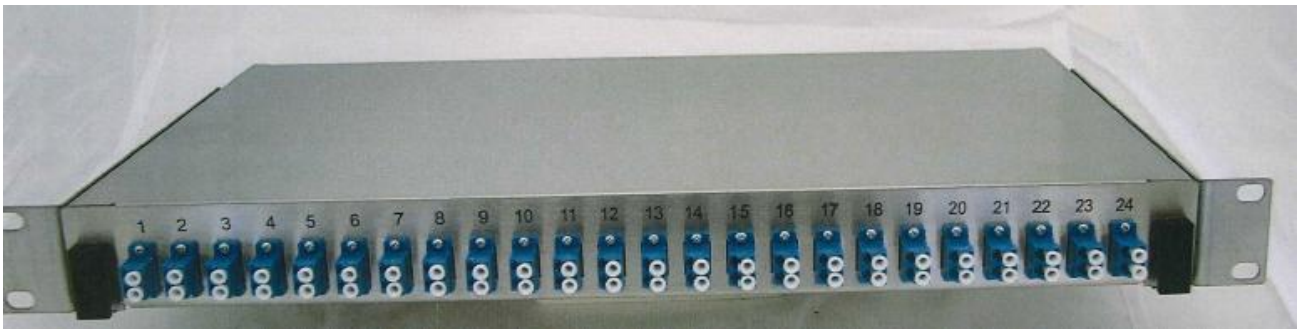

Bergen Cabling Heavy Duty Non acid Stainless steel Maritime Fibre Optics Patchpanel 24 ports duplex LC

Front

24 port Fibre Optics Sliding Patchpanel

19" Patchpanel 1 HU of solid stainless steel. Free of acid. Heavy duty solution for maritime and offshore installations.
24 port duplex LC singlemode
Adjustable side racks for bringing the patchpanel front or back.

Dimensions/Weight

Height: 4,4 cm
Width: 42,9 cm
Depth: 25,1 cm
Weight: 2,5 kg

Included

Comes with Fast clips fasteners, splice holders and bunny clips and fiber management spool

Ordering info

Part No.	Part Name
BC-13-071	BC Patchpanel 1U 24p LC single mode duplex fully loaded