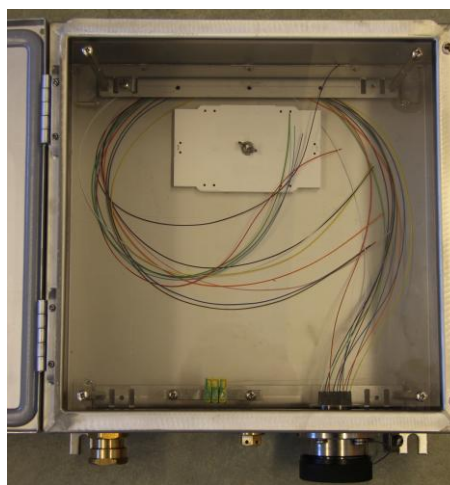

## SOhome hook-up solution Junction box Ex with Gisma 40 receptacle

Outside view

Inside view

### Junction box Ex with Gisma 40 receptacle (Outdoor Ex e approved)

SOhome junction box for hook-up solution. The junction box (TNCC) is outdoor Ex e approved for Zone 2. It is designed for indoor and outdoor use in offshore environments.

The junction box is fitted with a Gisma40 receptacle terminated with 12 fibres and a splice cassette for 12 fusion splices.

For use with SOhome hook-up cable SO-HU40-xx.

### Junction box properties

Material	Acid Resistant Stainless steel AISI316L
IP rating	IP66
Approvals	DNV-2003-OSL-ATEX-0042
Gland	M25
Drain	M20
Width	38 cm
Height	38 cm
Depth	15 cm
Volume	21.66 dm <sup>3</sup>
Weight (without equipment)	8.1 kg
Fixing dimension: x, y	410 mm, 340mm
Storage temperature	-70°C to +85°C